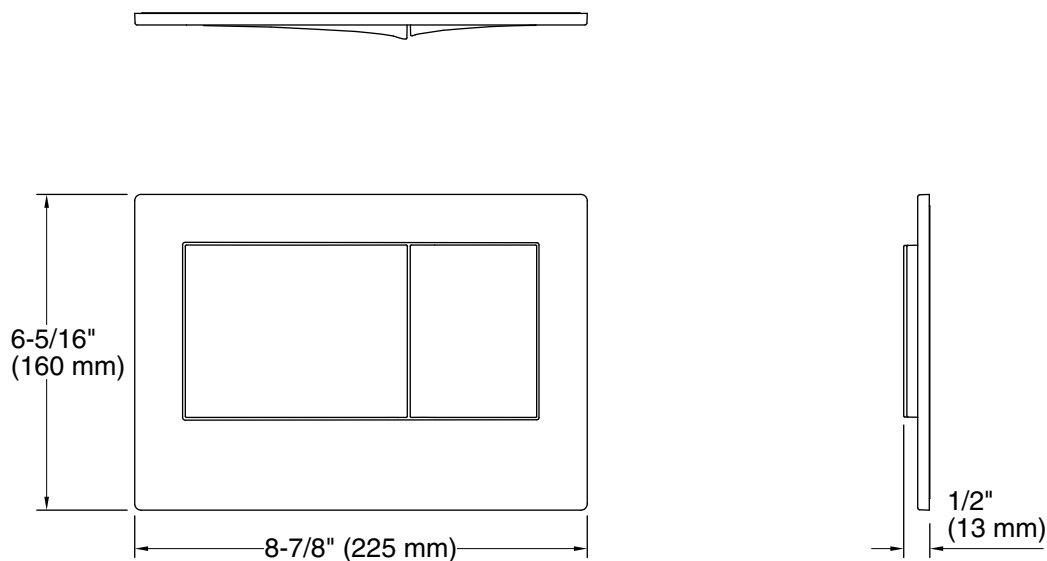

Features

- For use with the K-18829 2" x 4" in-wall tank and carrier system.
- Large flush actuator plate opening can be removed for easy access to inner tank.
- Dual-flush actuator offers a choice of 0.8 or 1.6 gpf (3.0 or 6.0 lpf).

Optional Products/Accessories

K-18829 2" x 4" In-wall tank and carrier system

Codes/Standards

None Applicable

KOHLER® Toilets and Seats Limited Warranty

See website for detailed warranty information.

Available Colors/Finishes

Technical Information

All product dimensions are nominal.

Installation Type: Wall-mount

Material: Plastic